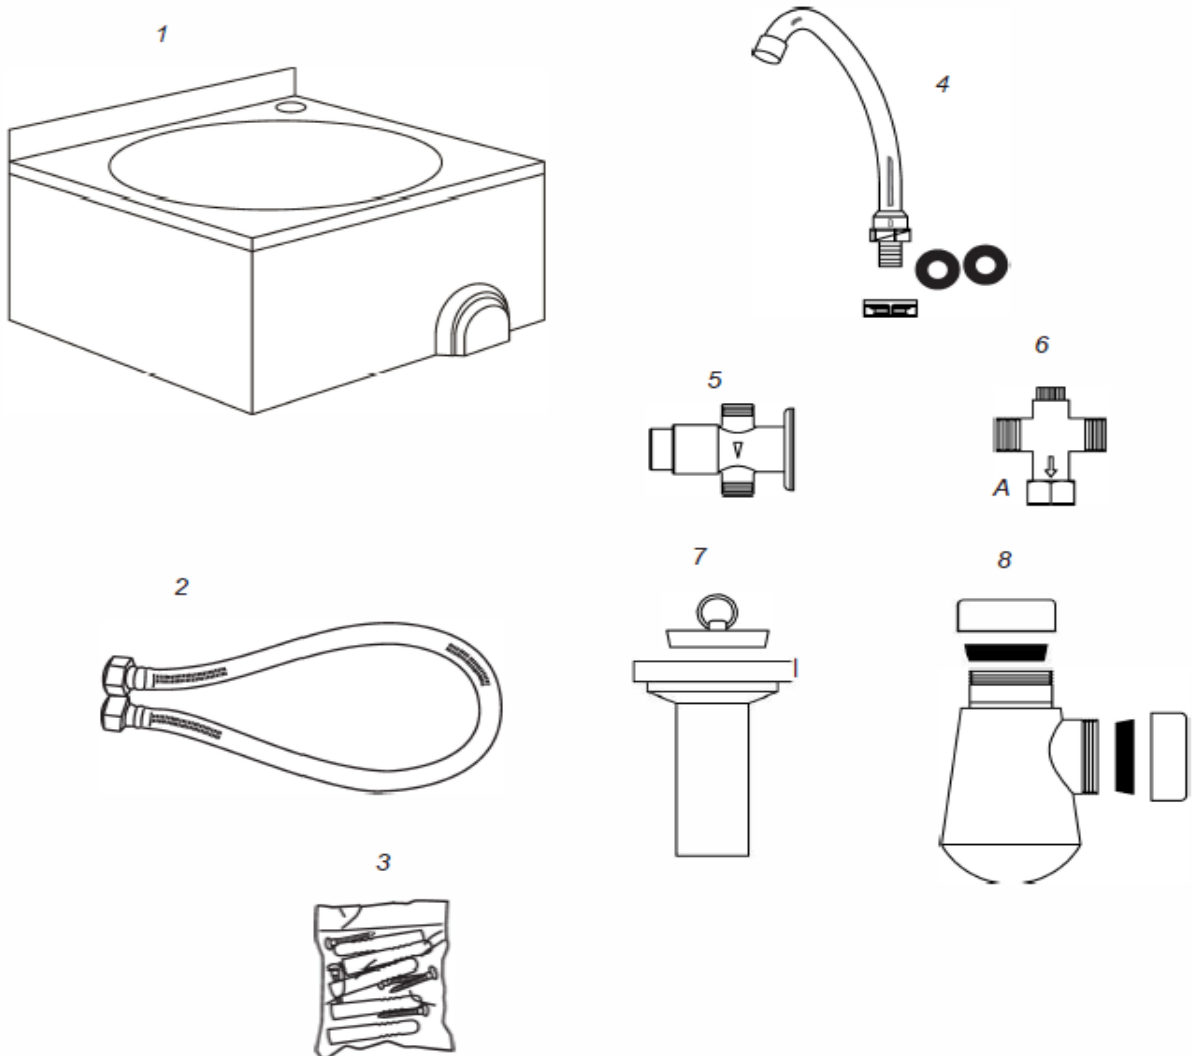

Exploded view
Hand washbasin with knee control
model Justin (Art. Nr. 353-1007)

SARO Gastro-Products GmbH
Sandbahn 6, 46446 Emmerich am Rhein, GERMANY
Tel. +49 (0) 2822-9258-0 www.saro.de

- 1 - wash basin
- 2 - 3 x flexible hose
- 3 - mounting material (dowels and screws)
- 4 - tap with gaskets
- 5 - push button
- 6 - mixing valve (part A: rotary knob for setting water ratio warm/cold)
- 7 - drainage unit
- 8 - siphon

Attention: after pressing the push button (5) the water runs for approx. 15-20 seconds, not adjustable!